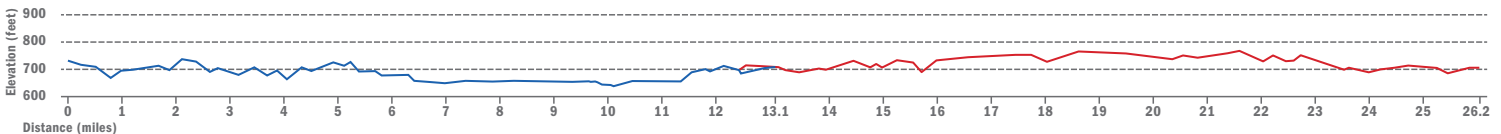

**COURSE OPENS & CLOSINGS**

MILE	ROAD CLOSED	FIRST RUNNER	LAST RUNNER	ROAD OPEN
START	5:00A	8:00A	8:20A	8:30A
1	7:35A	8:05A	8:36A	8:46A
2	7:41A	8:11A	8:53A	9:03A
3	7:46A	8:16A	9:09A	9:19A
4	7:52A	8:22A	9:26A	9:36A
5	7:57A	8:27A	9:42A	9:52A
6	8:03A	8:33A	9:59A	10:09A
7	8:08A	8:38A	10:15A	10:25A
8	8:14A	8:44A	10:32A	10:42A
9	8:19A	8:49A	10:48A	10:58A
10	8:25A	8:55A	11:05A	11:15A
11	8:30A	9:00A	11:21A	11:31A
12	8:36A	9:06A	11:38A	11:48A
13	8:41A	9:11A	11:54A	12:04P
14	8:47A	9:17A	12:11P	12:21P
15	8:52A	9:22A	12:27P	12:37P
16	8:58A	9:28A	12:44P	12:54P
17	9:03A	9:33A	1:00P	1:10P
18	9:09A	9:39A	1:17P	1:27P
19	9:14A	9:44A	1:33P	1:43P
20	9:20A	9:50A	1:50P	2:00P
21	9:25A	9:55A	2:06P	2:16P
22	9:31A	10:01A	2:23P	2:33P
23	9:36A	10:06A	2:39P	2:49P
24	9:42A	10:12A	2:56P	3:06P
25	9:47A	10:17A	3:12P	3:22P
26	9:53A	10:23A	3:29P	3:39P
26.2	9:55A	10:25A	3:35P	3:45P

**MAP LEGEND**

- █ Full Marathon Course
- █ Full/Half-Marathon Course
- Gatorade/Water Stations
- Half-Marathon Mile Marker
- Marathon Mile Marker
- Relay Exchange

**COURSE ELEVATIONS**

\*ALL TIMES ARE APPROXIMATE BASED ON COURSE CONDITIONS.