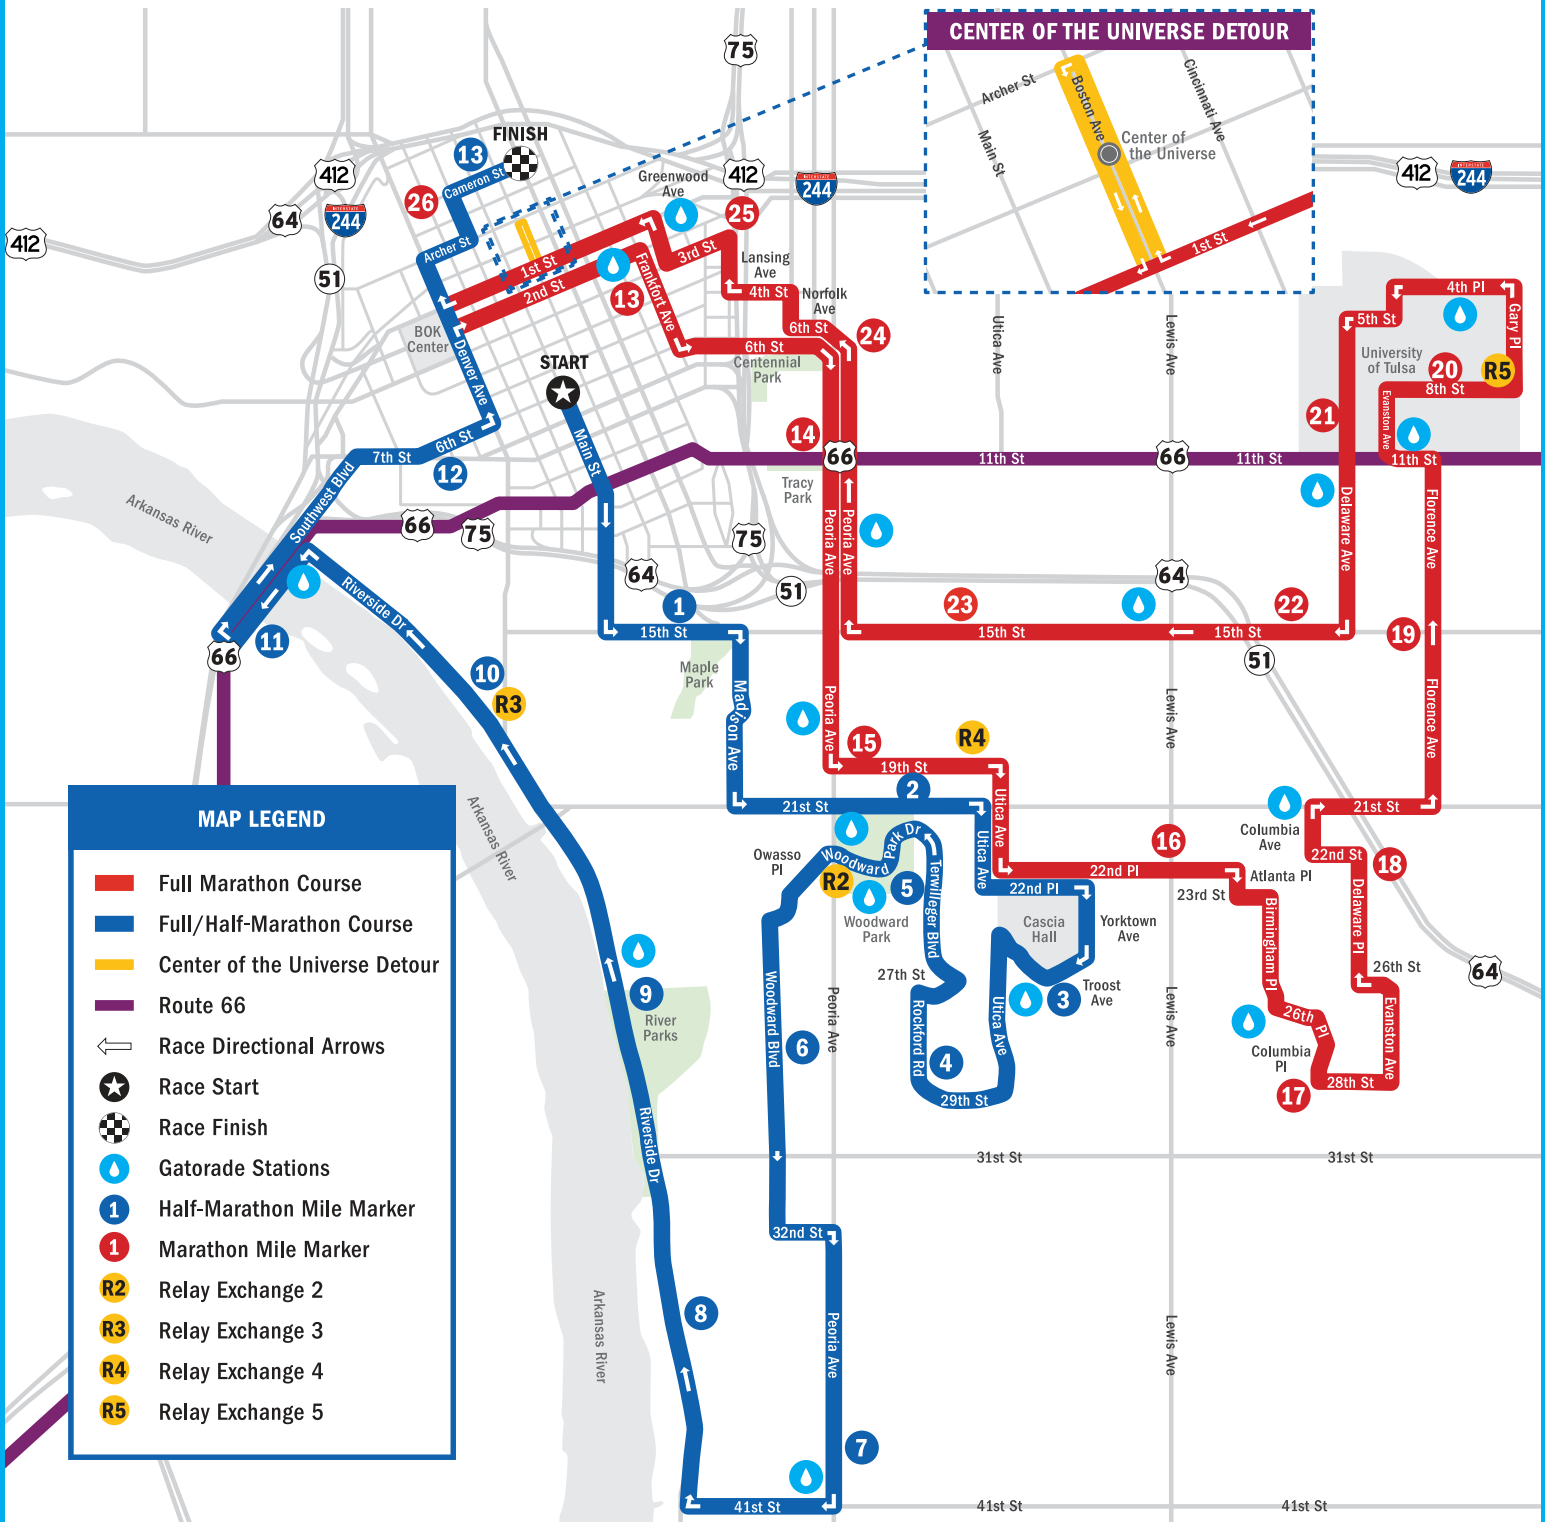

# Williams's ROUTE 66 MARATHON

presented by BLUE CROSS AND BLUE SHIELD OF OKLAHOMA

# COURSE MAP

### MAP LEGEND

- █ Full Marathon Course
- █ Full/Half-Marathon Course
- █ Center of the Universe Detour
- █ Route 66
- ← Race Directional Arrows
- ★ Race Start
- ⊠ Race Finish
- 💧 Gatorade Stations
- ① Half-Marathon Mile Marker
- ① Marathon Mile Marker
- Ⓜ R2 Relay Exchange 2
- Ⓜ R3 Relay Exchange 3
- Ⓜ R4 Relay Exchange 4
- Ⓜ R5 Relay Exchange 5