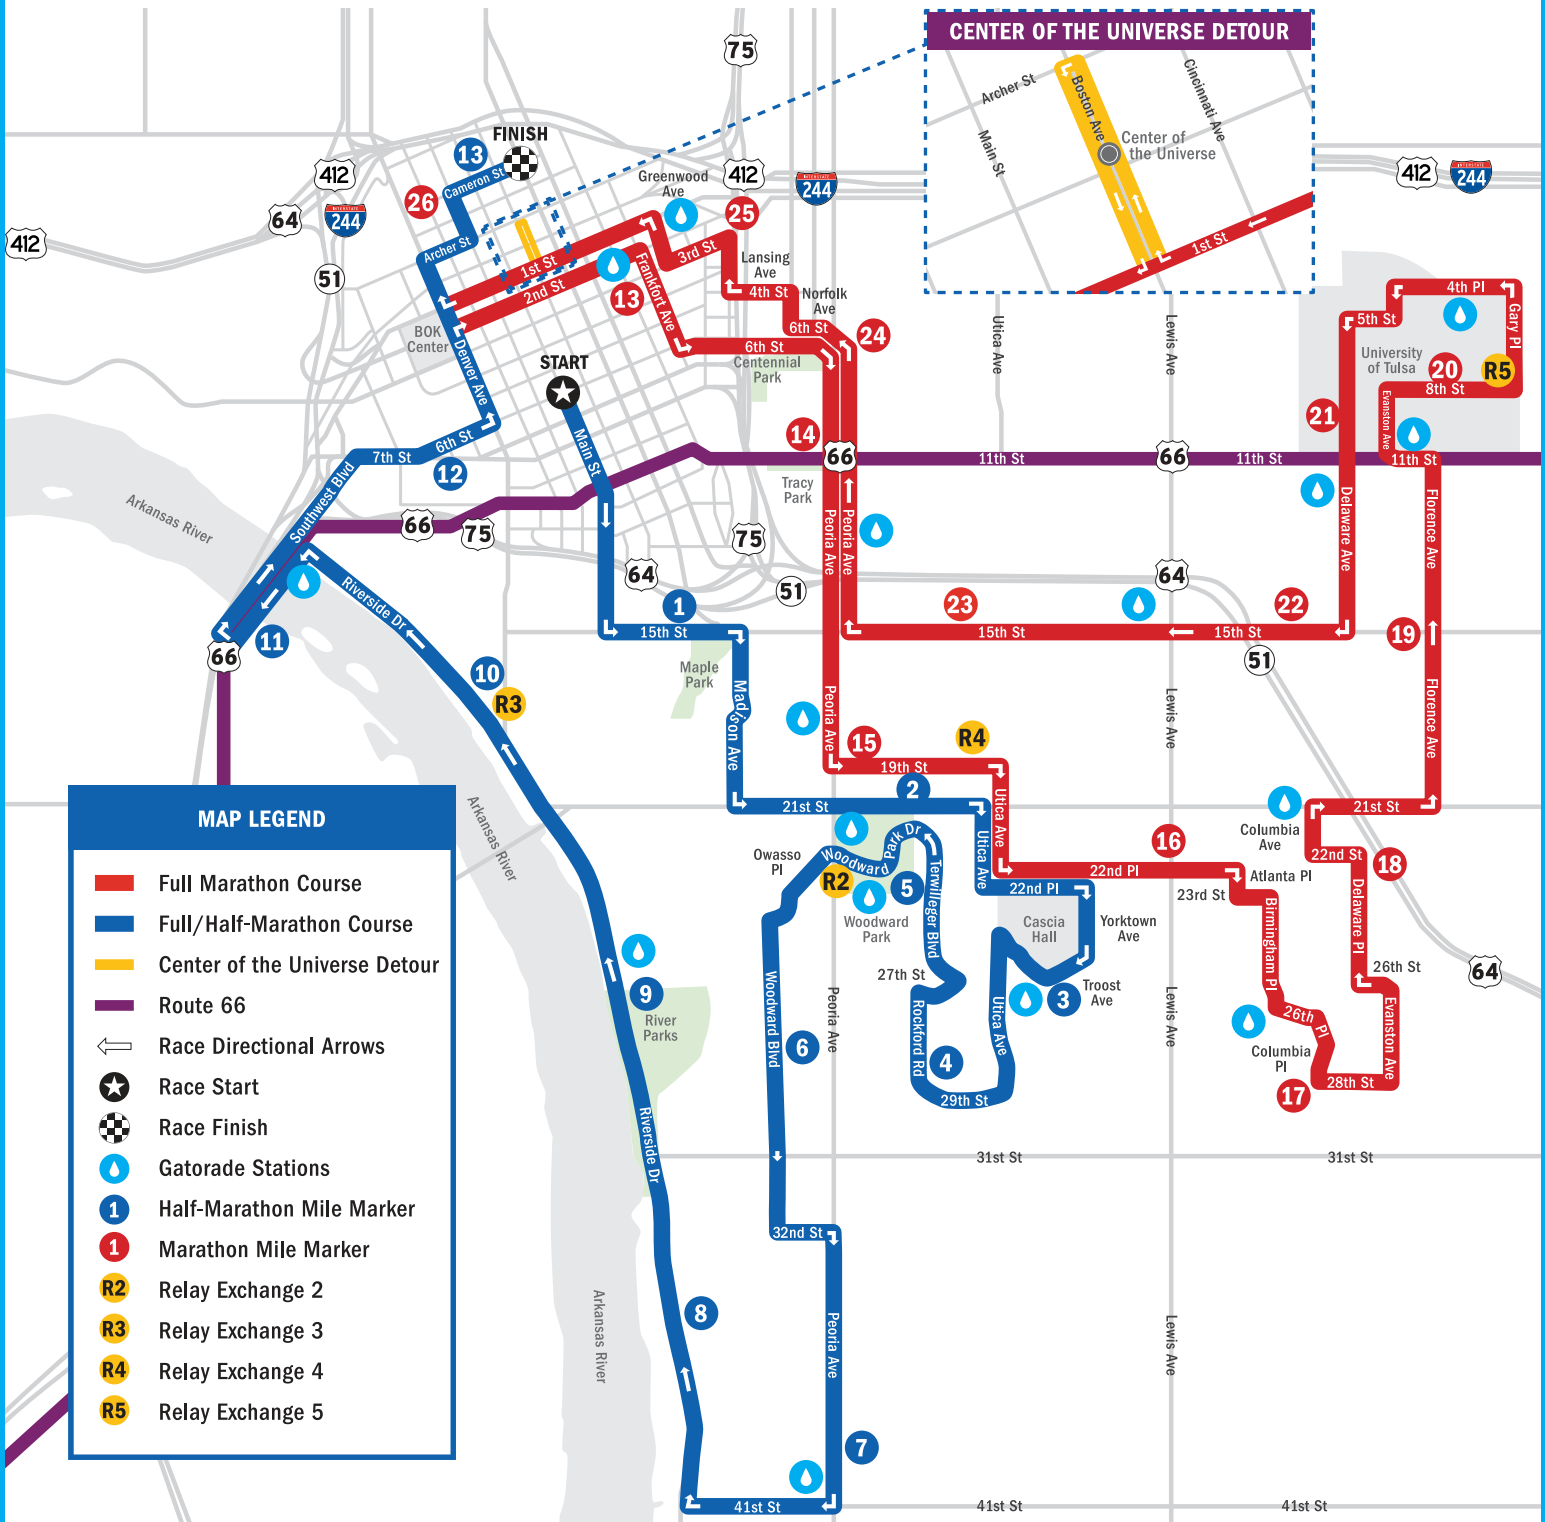

# Williams's ROUTE 66 MARATHON

presented by BLUE CROSS AND BLUE SHIELD OF OKLAHOMA

# COURSE MAP

**MAP LEGEND**

- Full Marathon Course
- Full/Half-Marathon Course
- Center of the Universe Detour
- Route 66
- ← Race Directional Arrows
- ★ Race Start
- ⊞ Race Finish
- 💧 Gatorade Stations
- ① Half-Marathon Mile Marker
- ① Marathon Mile Marker
- Ⓜ Relay Exchange 2
- Ⓜ Relay Exchange 3
- Ⓜ Relay Exchange 4
- Ⓜ Relay Exchange 5