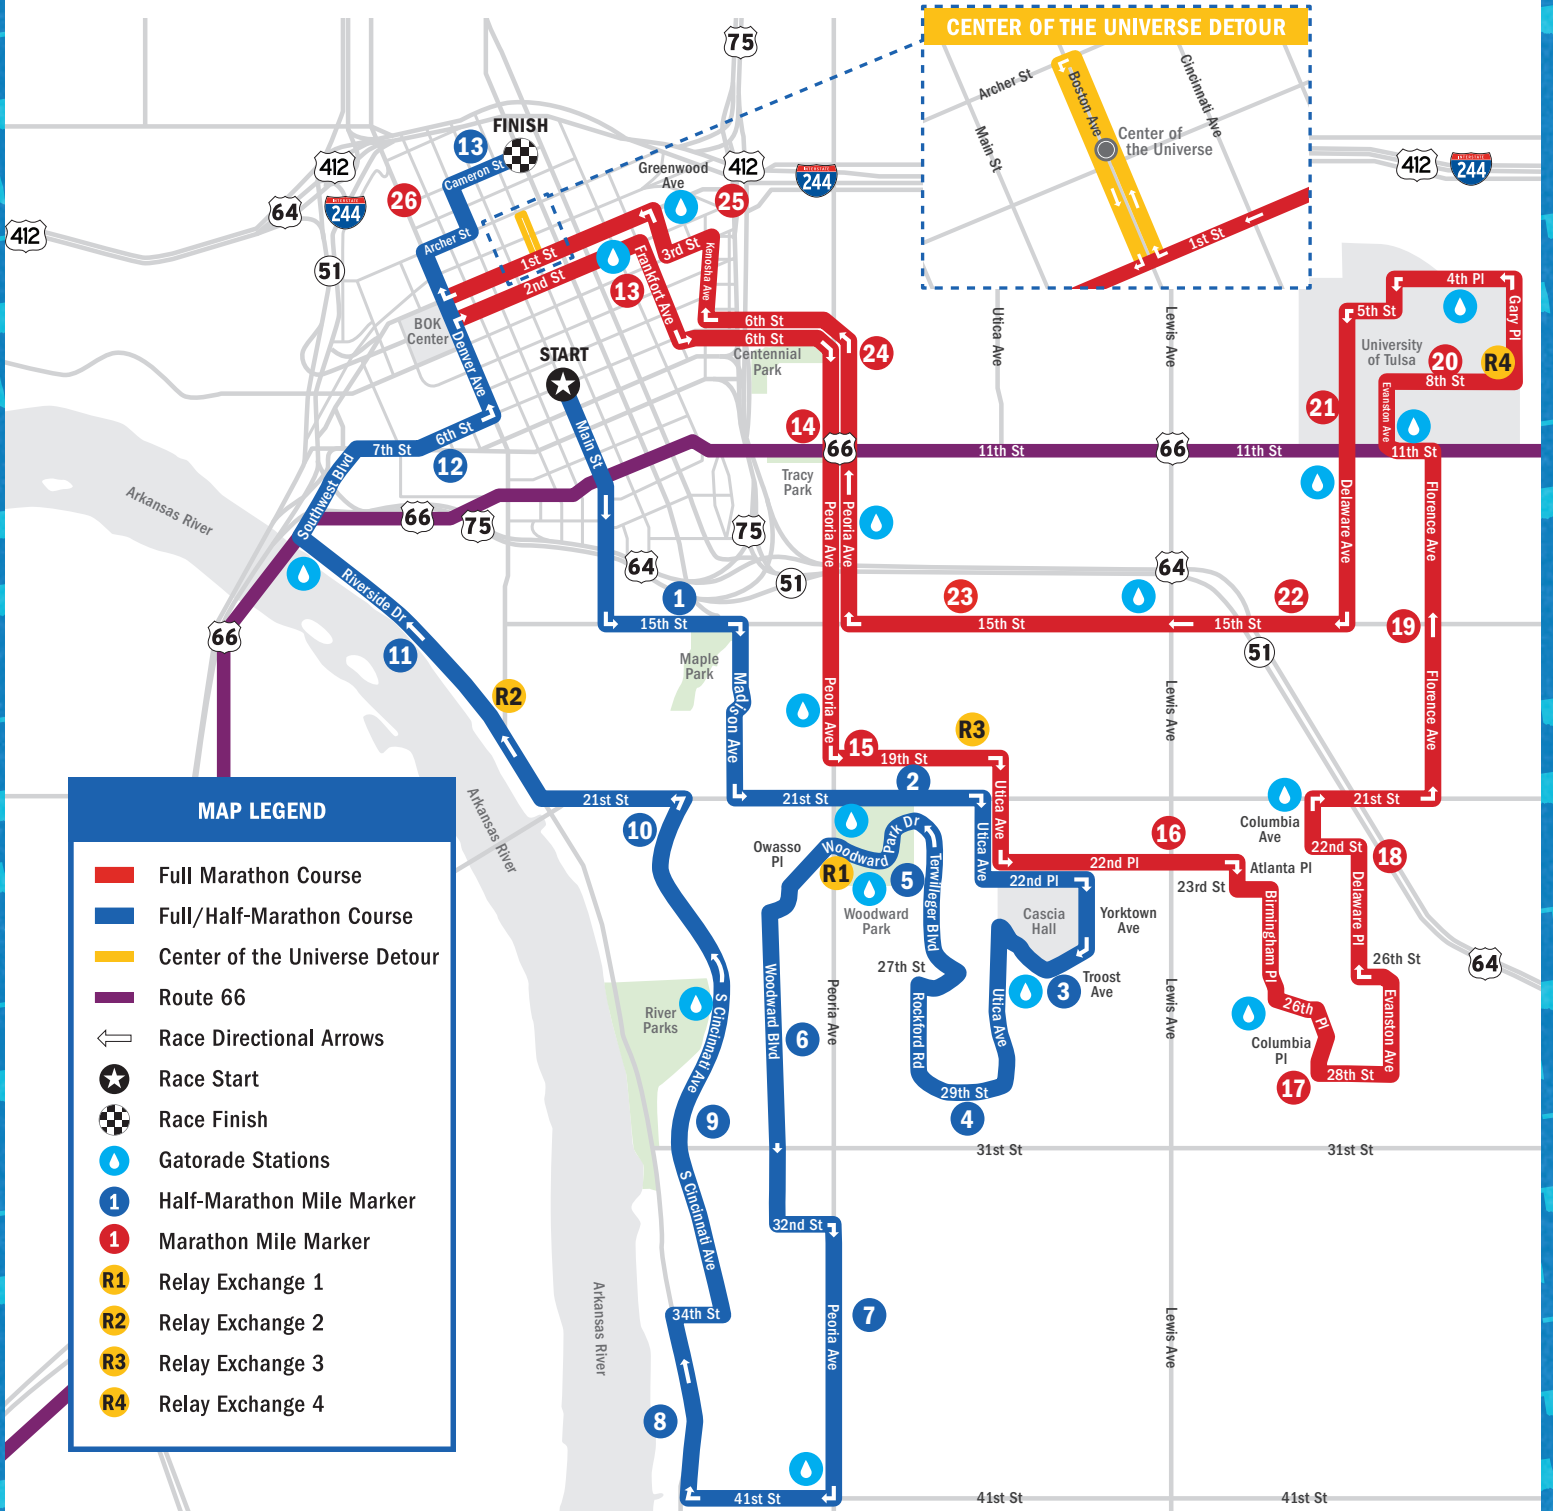

# ROUTE 66 MARATHON

presented by BLUE CROSS AND BLUE SHIELD OF OKLAHOMA

# COURSE MAP

**MAP LEGEND**

- █ Full Marathon Course
- █ Full/Half-Marathon Course
- █ Center of the Universe Detour
- █ Route 66
- ← Race Directional Arrows
- ★ Race Start
- ⊞ Race Finish
- 💧 Gatorade Stations
- 1 Half-Marathon Mile Marker
- 1 Marathon Mile Marker
- R1 Relay Exchange 1
- R2 Relay Exchange 2
- R3 Relay Exchange 3
- R4 Relay Exchange 4