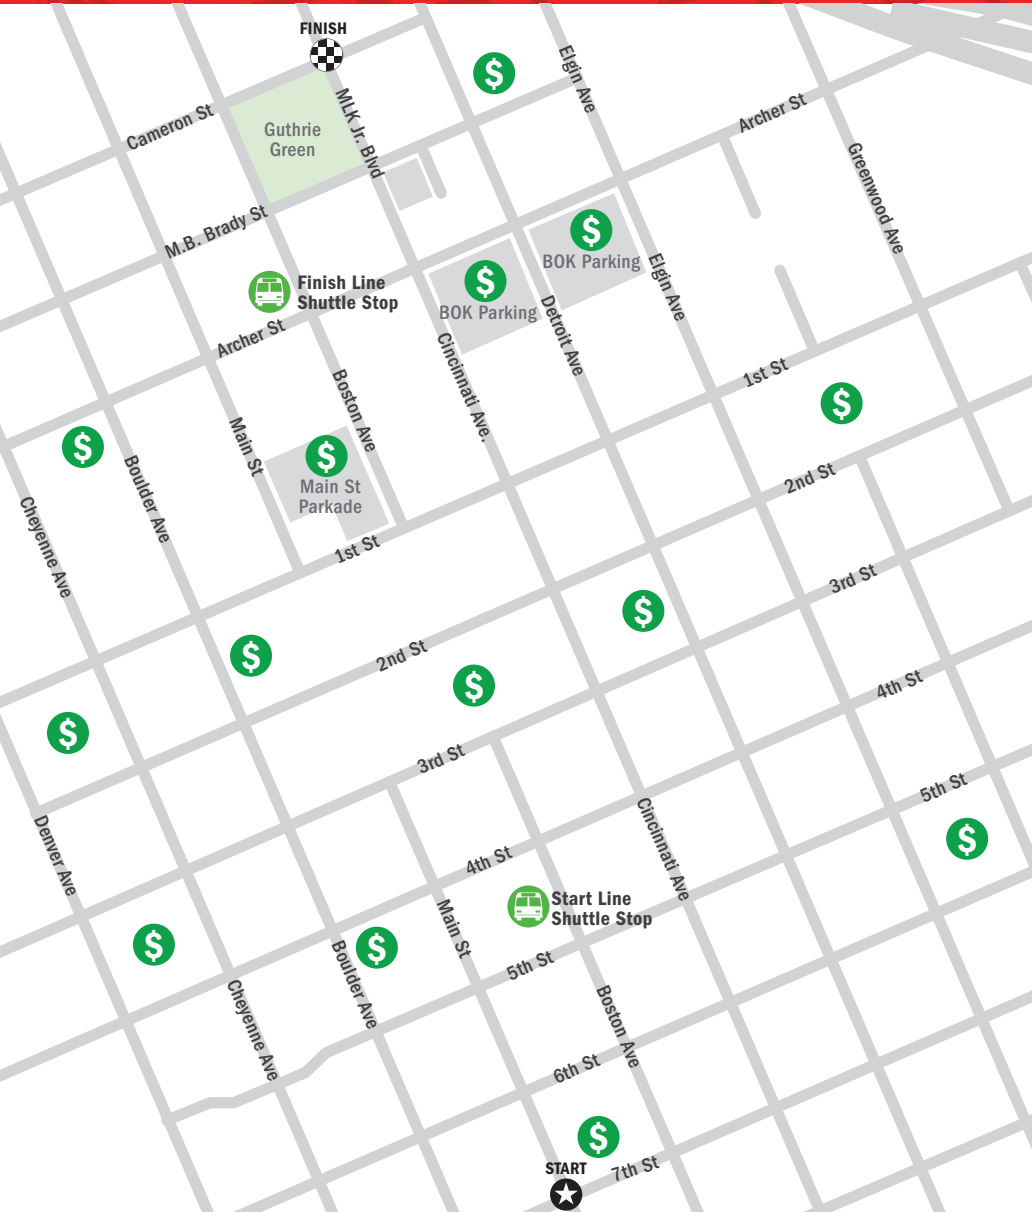

PARKING MAP

MAP LEGEND

Paid Parking

Shuttle Stop

Note: Ample parking is also available on the streets and surface lots in between the start and finish lines. Please do not park in church parking lots.