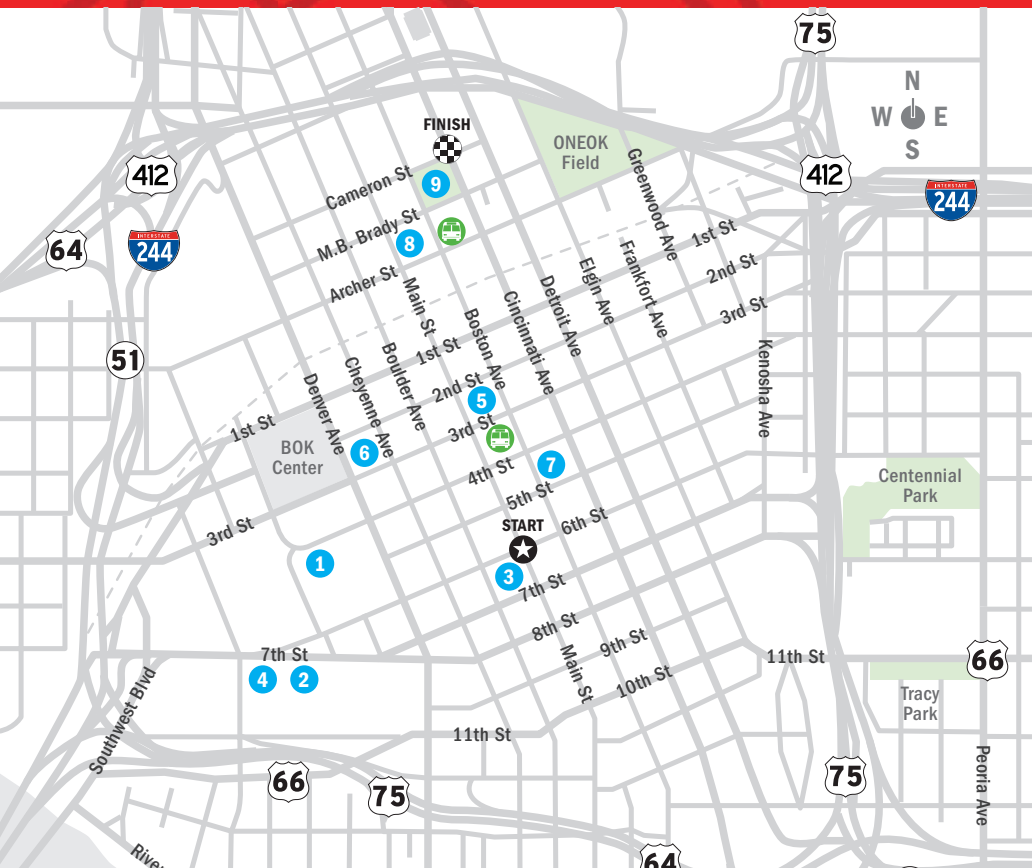

# HOTEL SHUTTLE SERVICE (SUNDAY)

## MAP LEGEND

-  Race Start
  -  Race Finish
  -  Shuttle Stop
- |  |  |   |
|--|--|---|
| <p><b>1</b> Aloft Downtown Tulsa<br/>200 Civic Center<br/>Tulsa, OK 74103</p>                      | <p><b>2</b> DoubleTree Hotel<br/>Tulsa Downtown<br/>616 W. Seventh Street<br/>Tulsa, OK 74127</p>        | <p><b>3</b> Holiday Inn Tulsa City Center<br/>17 W. Seventh Street<br/>Tulsa, OK 74119</p>              |
| <p><b>4</b> Best Western Plus<br/>Downtown Tulsa<br/>707 S. Houston Avenue<br/>Tulsa, OK 74127</p> | <p><b>5</b> Hyatt Regency Tulsa<br/>100 E. Second Street<br/>Tulsa, OK 74103</p>                         | <p><b>6</b> Hampton Inn &amp; Suites<br/>Tulsa Downtown<br/>211 W. Third Street<br/>Tulsa, OK 74103</p> |
| <p><b>7</b> Courtyard Tulsa Downtown<br/>415 S. Boston Avenue<br/>Tulsa, OK 74103</p>              | <p><b>8</b> Fairfield Inn &amp; Suites<br/>Tulsa Downtown<br/>111 N. Main Street<br/>Tulsa, OK 74103</p> | <p><b>9</b> Guthrie Green<br/>Boston Avenue and<br/>M.B. Brady Street</p>                               |

Note: Downtown hotel shuttle departs from Transportation Hub at Guthrie Green (Finish Line) and drops off on Boston Avenue between Fourth and Fifth Streets (Start Line) from 9:00 a.m.–3:30 p.m.