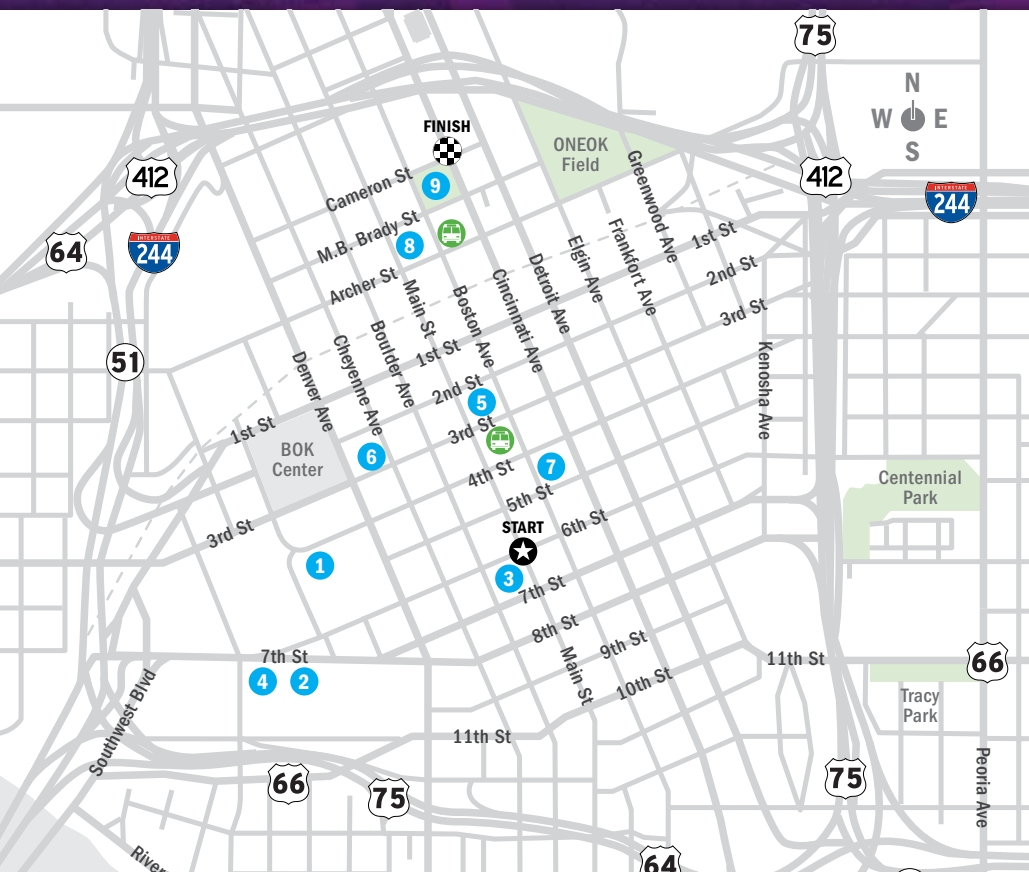

SUNDAY HOTEL SHUTTLE SERVICE

MAP LEGEND

- | | | |
|--|--|---|
| <p>1 Aloft Tulsa Downtown 200 Civic Center Tulsa, OK 74103</p> | <p>2 DoubleTree By Hilton Tulsa Downtown 616 W. Seventh Street Tulsa, OK 74127</p> | <p>3 Holiday Inn Tulsa City Center 17 W. Seventh Street Tulsa, OK 74119</p> |
| <p>4 Best Western Plus Downtown Tulsa 707 S. Houston Avenue Tulsa, OK 74127</p> | <p>5 Hyatt Regency Tulsa 100 E. Second Street Tulsa, OK 74103</p> | <p>6 Hampton Inn & Suites Tulsa Downtown 211 W. Third Street Tulsa, OK 74013</p> |
| <p>7 Courtyard Tulsa Downtown 415 S. Boston Avenue Tulsa, OK 74103</p> | <p>8 Fairfield Inn & Suites Tulsa Downtown 111 N. Main Street Tulsa, OK 74103</p> | <p>9 Guthrie Green Boston Avenue and M.B. Brady Street</p> |

Note: Downtown hotel shuttle departs from Transportation Hub at Guthrie Green (Finish Line) and drops off on Boston Avenue between Fourth and Fifth Streets (Start Line) from 9:00 a.m.–3:30 p.m.