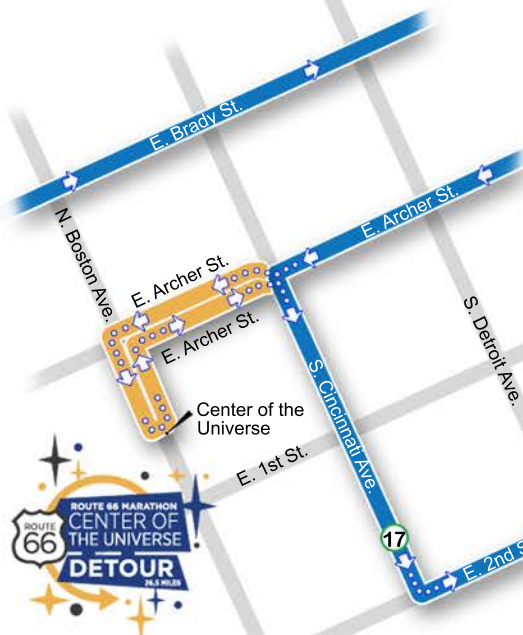

Map & Graphics by:

WILLIAMS ROUTE 66 MARATHON

PRESENTED BY BLUE CROSS AND BLUE SHIELD OF OKLAHOMA

Legend

- Full Marathon Course
- Full/Half Marathon Course
- Race Start/Finish
- Race Directional Arrows
- Gatorade Stations
- Mile Marker
- Relay Exchange 1
- Relay Exchange 2
- Relay Exchange 3
- Relay Exchange 4

The Williams Route 66 Half Marathon course (OK-11061-DG) is not eligible for USATF records due to the fact that the elevation loss from the start (221m) to the finish (196m) is more than 1 meter per kilometer.