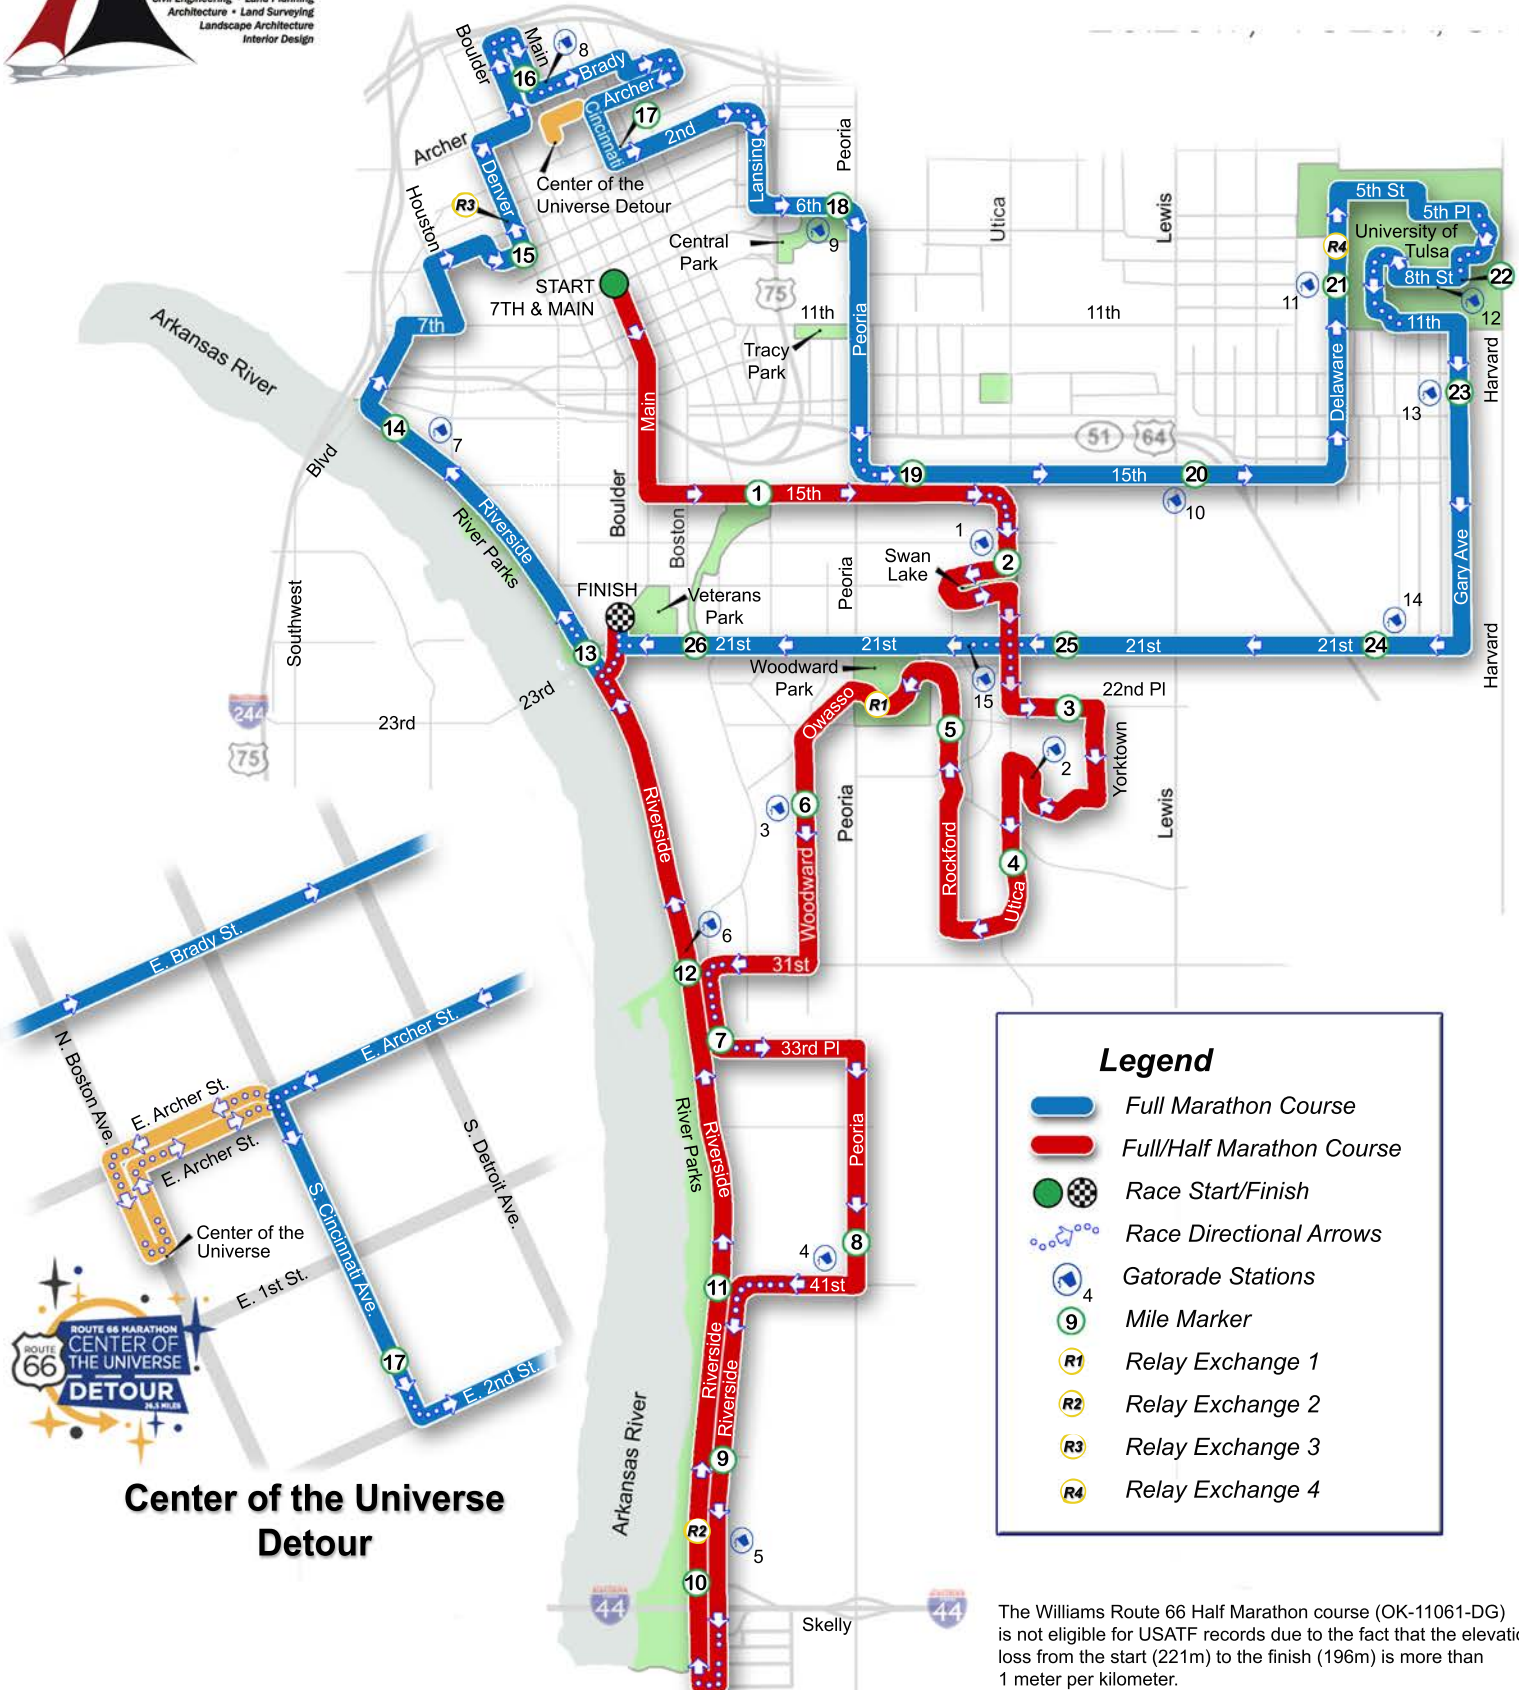

Map & Graphics by:

WILLIAMS ROUTE 66 MARATHON

PRESENTED BY BLUE CROSS AND BLUE SHIELD OF OKLAHOMA

Legend

- Full Marathon Course
- Full/Half Marathon Course
- Race Start/Finish
- Race Directional Arrows
- Gatorade Stations
- Mile Marker
- Relay Exchange 1
- Relay Exchange 2
- Relay Exchange 3
- Relay Exchange 4

The Williams Route 66 Half Marathon course (OK-11061-DG) is not eligible for USATF records due to the fact that the elevation loss from the start (221m) to the finish (196m) is more than 1 meter per kilometer.