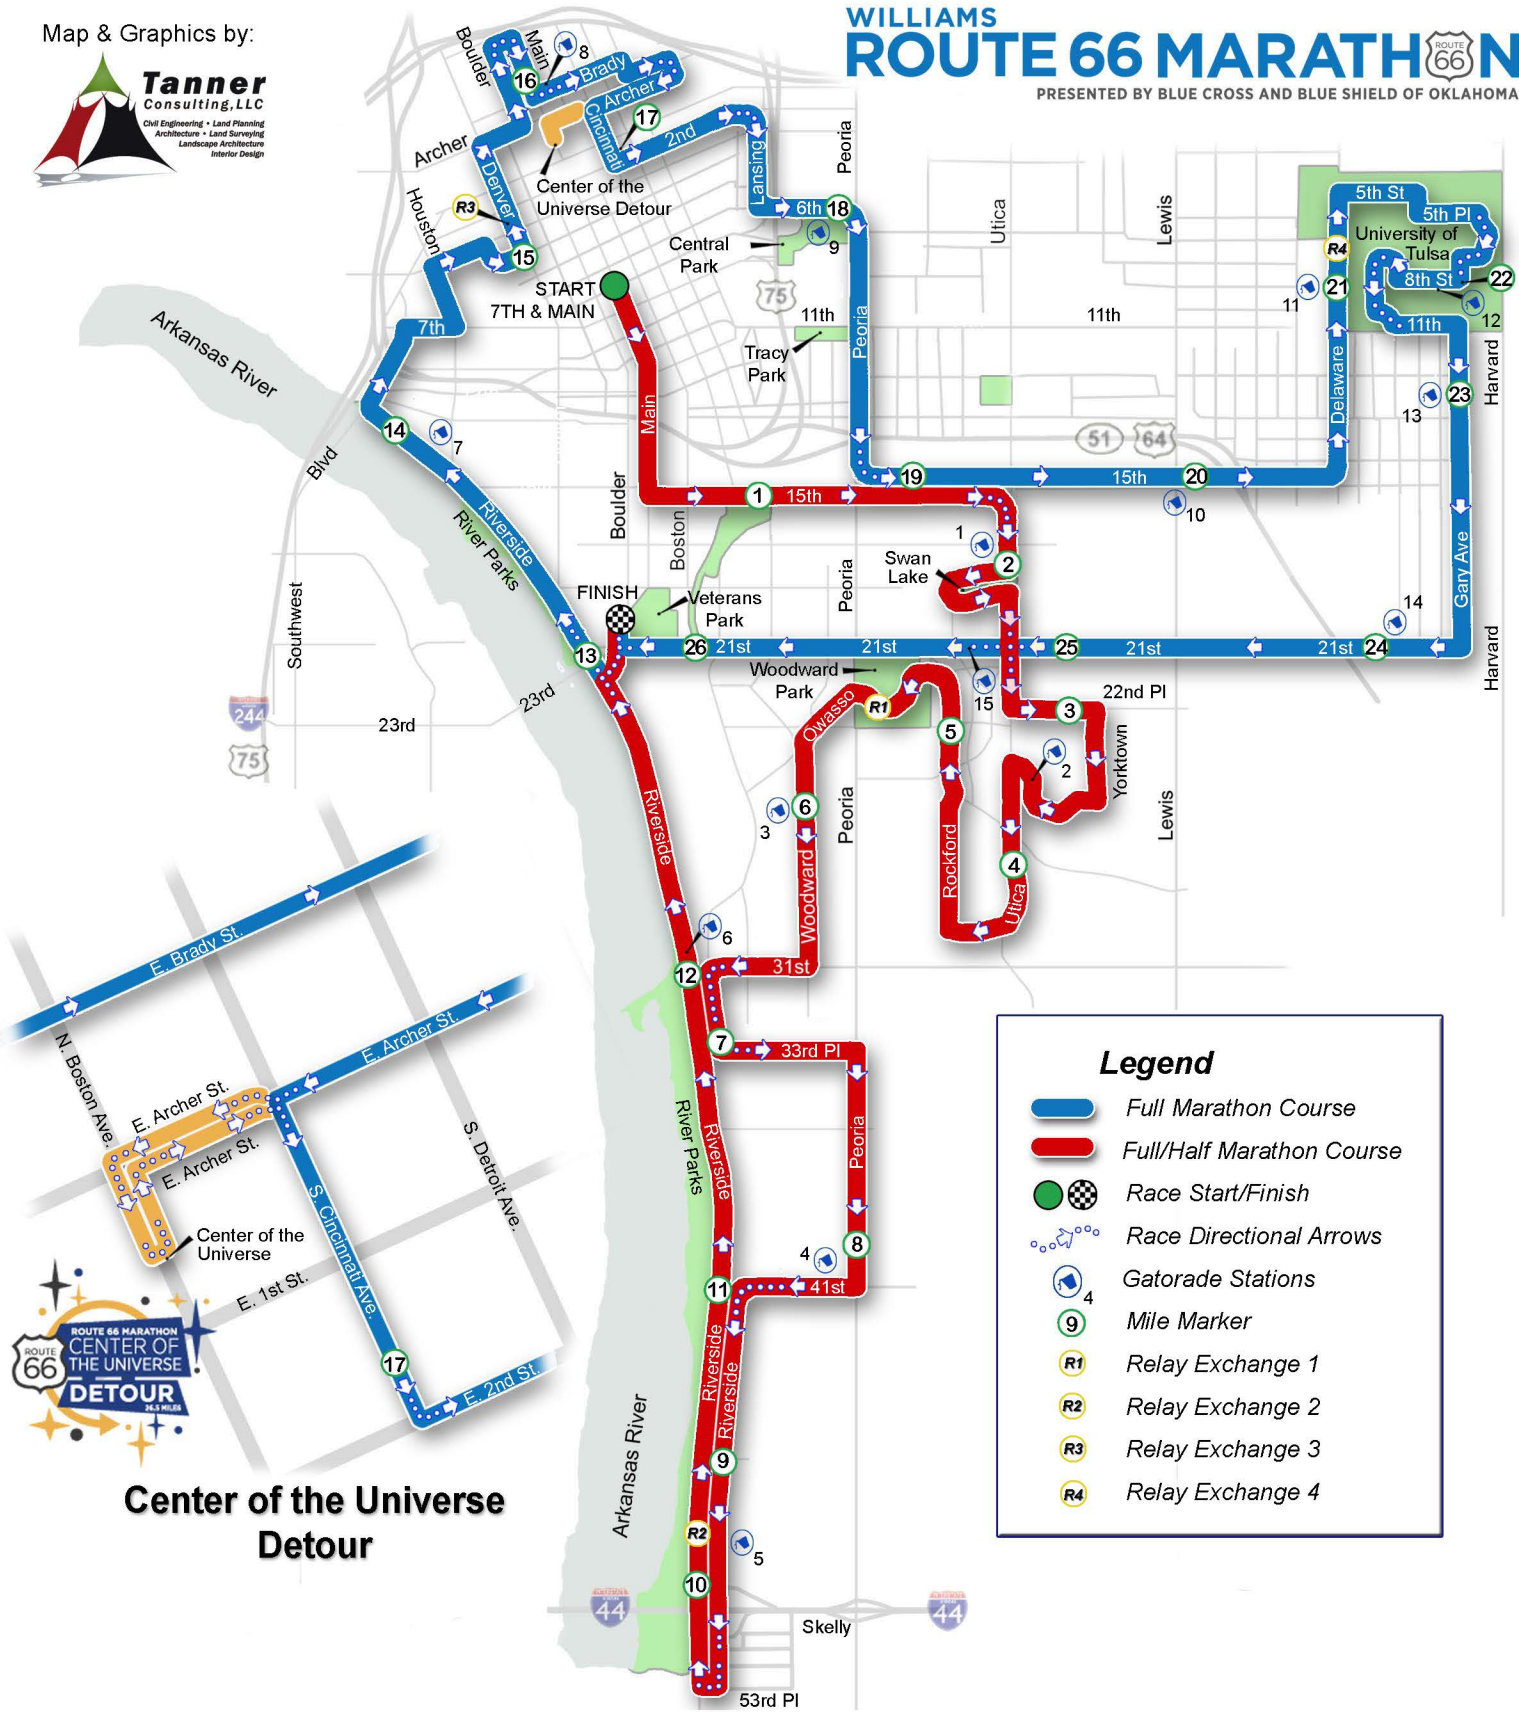

Map & Graphics by:

WILLIAMS ROUTE 66 MARATHON

PRESENTED BY BLUE CROSS AND BLUE SHIELD OF OKLAHOMA

Center of the Universe Detour

Legend

-  Full Marathon Course
-  Full/Half Marathon Course
-  Race Start/Finish
-  Race Directional Arrows
-  Gatorade Stations
-  Mile Marker
-  Relay Exchange 1
-  Relay Exchange 2
-  Relay Exchange 3
-  Relay Exchange 4

created by GPR/Williams.com